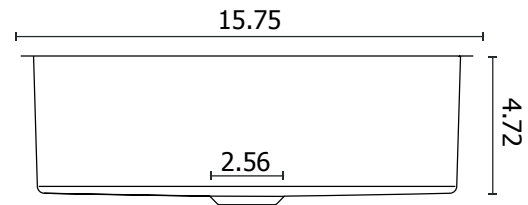

ES-UB-01-BS
ES-UB-01-BRG
ES-UB-01-BG

Material: Matière Material :	Stainless steel Acier inoxydable Acero inoxidable
Color: Couleur Color:	Brushed steel / Brushed rose gold / Brushed gold acier brossé / or rose brossé / or brossé acero cepillado / oro rosa cepillado / oro cepillado
Dimensions: Dimensions Dimensiones:	15.75 x 15.75 x 4.72 inch
Weight: Poids Peso:	11 Lbs