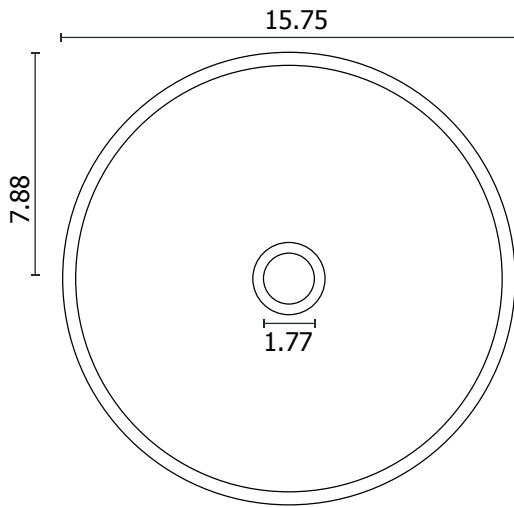

ES-UB-01-BS
ES-UB-01-BRG
ES-UB-01-BG

Material: Matière Material :	Stainless steel Acier inoxydable Acero inoxidable
Color: Couleur Color:	Brushed steel / Brushed rose gold / Brushed gold acier brossé / or rose brossé / or brossé acero cepillado / oro rosa cepillado / oro cepillado
Dimensions: Dimensions Dimensiones:	15.75 x 15.75 x 4.72 inch
Weight: Poids Peso:	11 Lbs