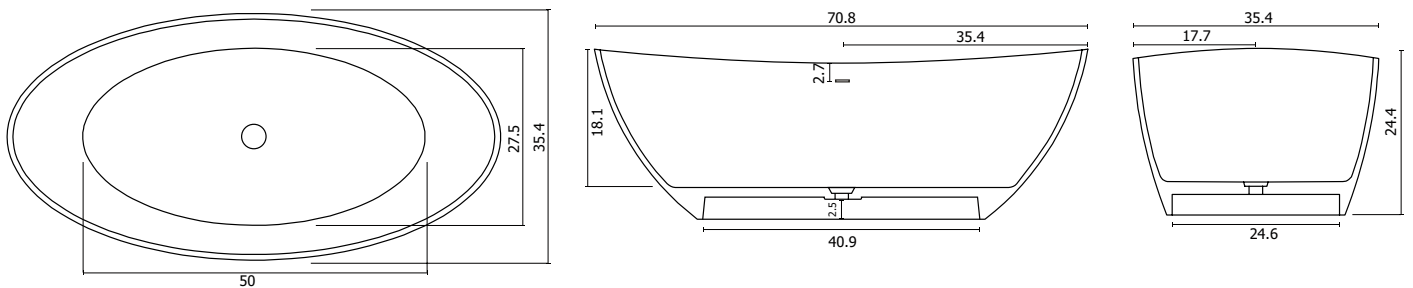

BW-03-XL

Technical Specifications

Material Material: Matière Material Materiale:	Mineralguss Stone Resin Fonte minérale Resina mineral Colata minerale
Farbe Color: Couleur Color Colore:	weiß matt / weiß glänzend white matte / white glossy blanc mat / blanc brillant blanco mate / blanco brillante Bianco opaco / Bianco lucido
Maße Dimensions: Dimensions Dimensiones Misura:	1800 x 900 x 620 mm 71 x 35.4 x 24.4 inches
Rand / Rim: Bord Borde Bordo:	25 - 30 mm 1 - 1.2 inches
Gewicht Weight: Poids Peso Peso:	150 kg 330 lbs
Füllmenge Capacity: Contenance Volumen Capacità:	300 L 80 gal
Features:	<ul style="list-style-type: none"> • Built-in and intergrated bathtub over flow • 1.5 inch pop-up drain (Chrome finish) pre-installed for ease in installation • 10 year residential warranty (2 year commerical) 

BW-03-XL